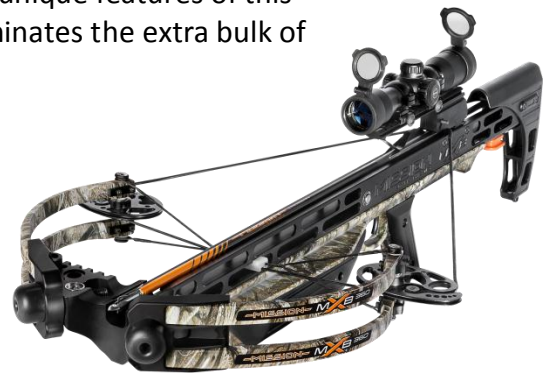

MISSION ARCHERY ENTERS THE CROSSBOW MARKET

The innovative MXB-360 is another game-changer from archery icon, Matt McPherson

Sparta, Wisconsin – September 10, 2012 – Mission Archery is excited to introduce its first high performance crossbow, the MXB-360. Matt McPherson, Owner and CEO of Mission Archery, Inc. and Mathews, Inc. designed the MXB-360 to give retailers and consumers a fast, quiet and accurate crossbow that is also lightweight, balanced and extremely easy to use.

"We've spent a few years listening to our retailers ask us to build a crossbow, and we're confident the MXB-360 is going to be a new leader in terms of crossbow performance," says McPherson.

Weighing in at a mere 6.55 pounds, the first thing you'll notice when you pick up the MXB-360 is how incredibly light and balanced it feels compared to other crossbows on the market. In addition to the "less-is-more" design of the rail, one of the unique features of this crossbow is the riser, which doubles as a foot hold and eliminates the extra bulk of a stirrup (patents pending).

As the name suggests, the MXB-360 cam system produces amazing speeds up to 360 fps. That's more than enough force to take down big game, and yet it draws butter smooth with just a 14 inch power stroke. By simply adjusting the limb bolts, you can change the draw weight from 160 to 100 lbs. This same system also allows you to change strings and cables without using a bowpress!

To ensure accuracy and performance, the MXB-360s are assembled and tested before shipping. Each are packed in a customized Mission soft case, built specifically to fit the MXB-360, with added storage for crossbow accessories. Mission also offers accessory packages at three different price levels that include an MX-3 Quiver, three customized Mission crossbow arrows and a Hawke scope of your choice. These accessories have been tested and approved for the highest performance on the MXB-360.